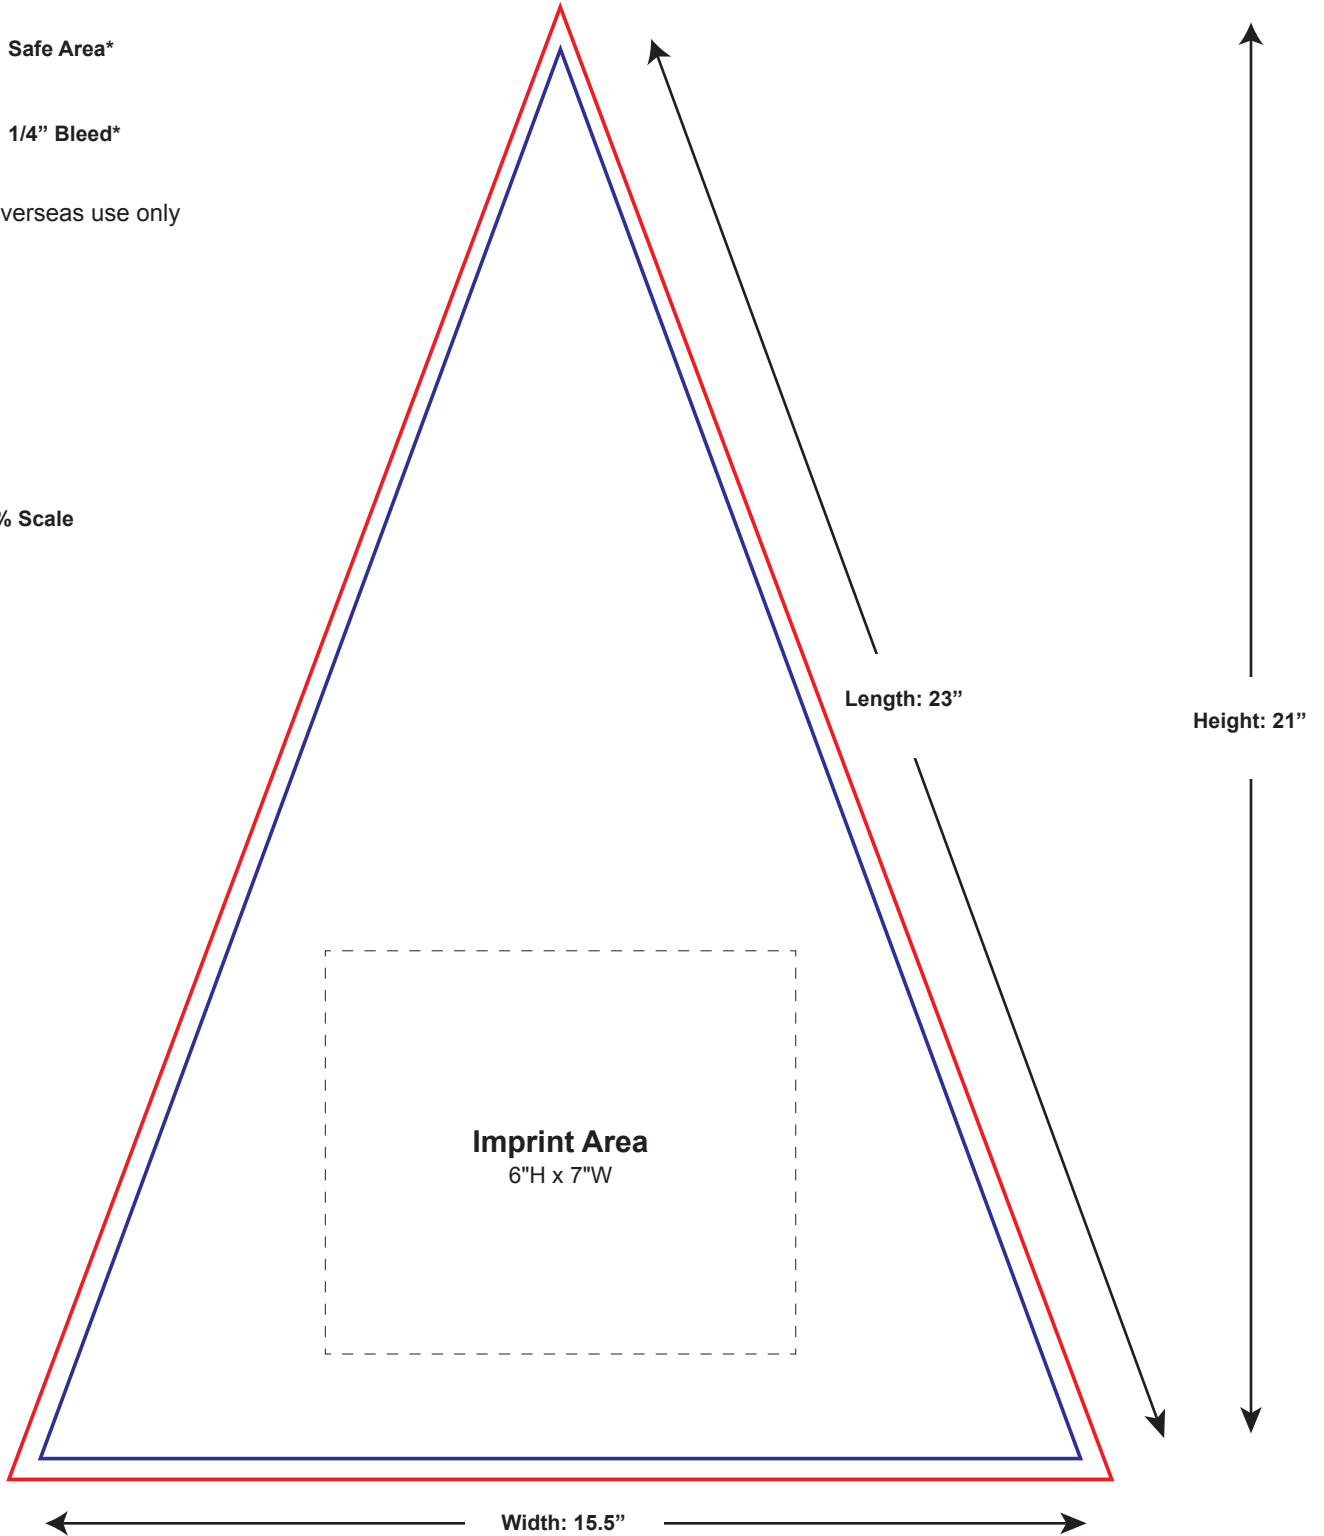

*For custom overseas use only

Panel Is At 35% Scale

*For custom overseas use only

Panel Is At 35% Scale